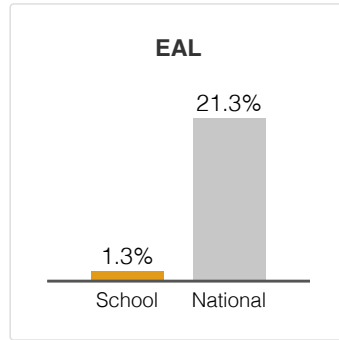

Pillowell Primary School

Demographics 2020-2021

Year Groups

Year Group	Pupils	Boys	Girls	EAL	Summer Born	Ever 6 FSM	SEN Support	EHC Plan	Absence Rate
Reception	12	6	6	0	3	0	0	0	0.7%
Year 1	8	5	3	0	5	1	1	0	4.5%
Year 2	10	4	6	0	6	1	2	0	7.1%
Year 3	13	8	5	1	3	0	1	0	2.9%
Year 4	10	7	3	0	6	4	5	0	3.6%
Year 5	15	7	8	0	6	2	2	3	3.0%
Year 6	11	6	5	0	5	5	4	0	