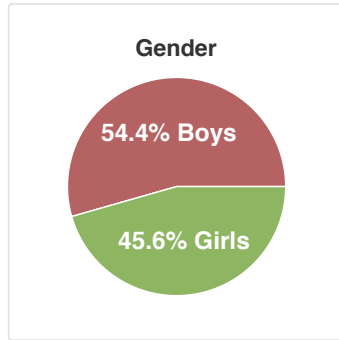

Pillowell Primary School

Demographics 2020-2021

Year Groups

Year Group	Pupils	Boys	Girls	EAL	Summer Born	Ever 6 FSM	SEN Support	EHC Plan	Absence Rate
Reception	12	6	6	0	3	0	0	0	0.7%
Year 1	8	5	3	0	5	1	1	0	4.5%
Year 2	10	4	6	0	6	1	2	0	7.1%
Year 3	13	8	5	1	3	0	1	0	2.9%
Year 4	10	7	3	0	6	4	5	0	3.6%
Year 5	15	7	8	0	6	2	2	3	3.0%
Year 6	11	6	5	0	5	5	4	0	