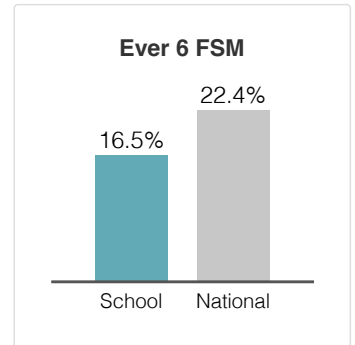

Pillowell Primary School

Demographics 2020-2021

Year Groups

Year Group	Pupils	Boys	Girls	EAL	Summer Born	Ever 6 FSM	SEN Support	EHC Plan	Absence Rate
Reception	12	6	6	0	3	0	0	0	0.7%
Year 1	8	5	3	0	5	1	1	0	4.5%
Year 2	10	4	6	0	6	1	2	0	7.1%
Year 3	13	8	5	1	3	0	1	0	2.9%
Year 4	10	7	3	0	6	4	5	0	3.6%
Year 5	15	7	8	0	6	2	2	3	3.0%
Year 6	11	6	5	0	5	5	4	0	