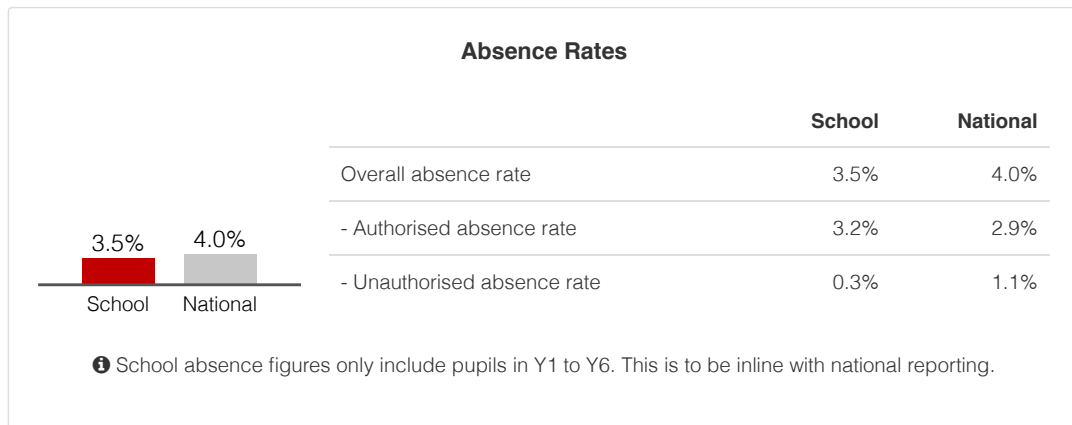

Pillowell Primary School

Demographics 2020-2021

Year Groups

Year Group	Pupils	Boys	Girls	EAL	Summer Born	Ever 6 FSM	SEN Support	EHC Plan	Absence Rate
Reception	12	6	6	0	3	0	0	0	0.7%
Year 1	8	5	3	0	5	1	1	0	4.5%
Year 2	10	4	6	0	6	1	2	0	7.1%
Year 3	13	8	5	1	3	0	1	0	2.9%
Year 4	10	7	3	0	6	4	5	0	3.6%
Year 5	15	7	8	0	6	2	2	3	3.0%
Year 6	11	6	5	0	5	5	4	0	