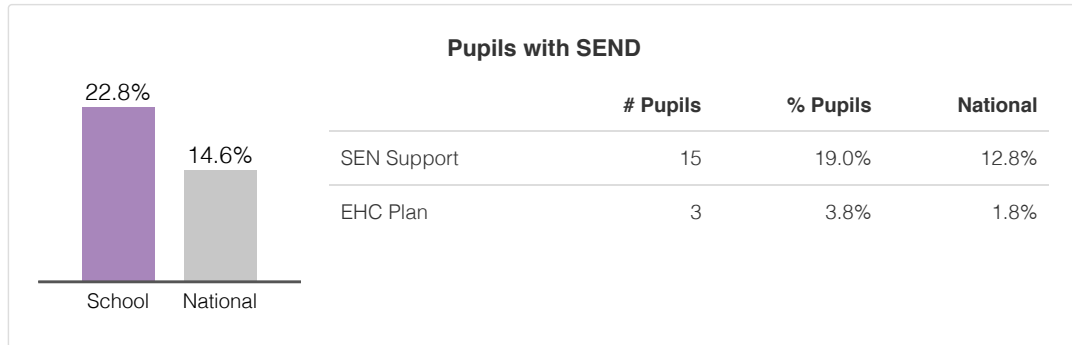

Pillowell Primary School

Demographics 2020-2021

Year Groups

Year Group	Pupils	Boys	Girls	EAL	Summer Born	Ever 6 FSM	SEN Support	EHC Plan	Absence Rate
Reception	12	6	6	0	3	0	0	0	0.7%
Year 1	8	5	3	0	5	1	1	0	4.5%
Year 2	10	4	6	0	6	1	2	0	7.1%
Year 3	13	8	5	1	3	0	1	0	2.9%
Year 4	10	7	3	0	6	4	5	0	3.6%
Year 5	15	7	8	0	6	2	2	3	3.0%
Year 6	11	6	5	0	5	5	4	0	