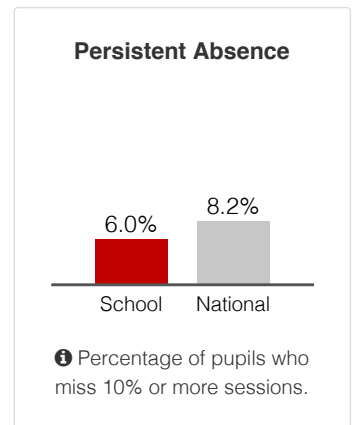

Pillowell Primary School

Demographics 2020-2021

Year Groups

Year Group	Pupils	Boys	Girls	EAL	Summer Born	Ever 6 FSM	SEN Support	EHC Plan	Absence Rate
Reception	12	6	6	0	3	0	0	0	0.7%
Year 1	8	5	3	0	5	1	1	0	4.5%
Year 2	10	4	6	0	6	1	2	0	7.1%
Year 3	13	8	5	1	3	0	1	0	2.9%
Year 4	10	7	3	0	6	4	5	0	3.6%
Year 5	15	7	8	0	6	2	2	3	3.0%
Year 6	11	6	5	0	5	5	4	0	