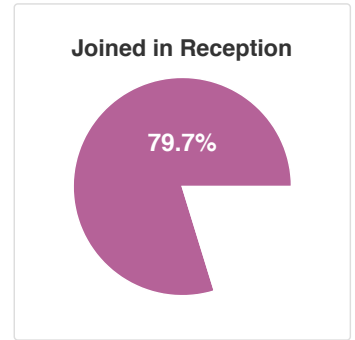

Pillowell Primary School

Demographics 2020-2021

Year Groups

Year Group	Pupils	Boys	Girls	EAL	Summer Born	Ever 6 FSM	SEN Support	EHC Plan	Absence Rate
Reception	12	6	6	0	3	0	0	0	0.7%
Year 1	8	5	3	0	5	1	1	0	4.5%
Year 2	10	4	6	0	6	1	2	0	7.1%
Year 3	13	8	5	1	3	0	1	0	2.9%
Year 4	10	7	3	0	6	4	5	0	3.6%
Year 5	15	7	8	0	6	2	2	3	3.0%
Year 6	11	6	5	0	5	5	4	0	