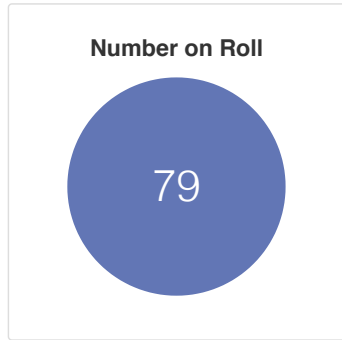

Pillowell Primary School

Demographics 2020-2021

Year Groups

Year Group	Pupils	Boys	Girls	EAL	Summer Born	Ever 6 FSM	SEN Support	EHC Plan	Absence Rate
Reception	12	6	6	0	3	0	0	0	0.7%
Year 1	8	5	3	0	5	1	1	0	4.5%
Year 2	10	4	6	0	6	1	2	0	7.1%
Year 3	13	8	5	1	3	0	1	0	2.9%
Year 4	10	7	3	0	6	4	5	0	3.6%
Year 5	15	7	8	0	6	2	2	3	3.0%
Year 6	11	6	5	0	5	5	4	0	