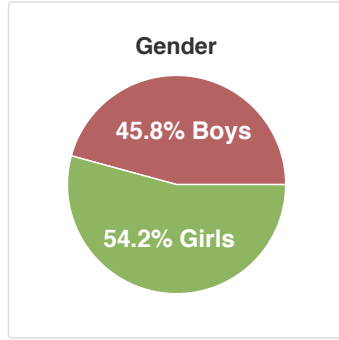

Blakeney Primary School

Demographics 2020-2021

Year Groups

| Year Group | Pupils | Boys | Girls | EAL | Summer Born | Ever 6 FSM | SEN Support | EHC Plan | Absence Rate |
|------------|--------|------|-------|-----|-------------|------------|-------------|----------|--------------|
| Reception | 19 | 11 | 8 | 1 | 9 | 1 | 0 | 0 | 4.7% |
| Year 1 | 17 | 8 | 9 | 0 | 9 | 3 | 7 | 0 | 3.9% |
| Year 2 | 15 | 5 | 10 | 0 | 5 | 4 | 6 | 0 | 4.2% |
| Year 3 | 14 | 8 | 6 | 0 | 7 | 4 | 5 | 0 | 3.8% |
| Year 4 | 19 | 10 | 9 | 0 | 11 | 6 | 6 | 1 | 6.5% |
| Year 5 | 17 | 3 | 14 | 0 | 9 | 3 | 4 | 0 | 4.4% |
| Year 6 | 17 | 9 | 8 | 0 | 8 | 5 | 3 | 1 | 4.3% |