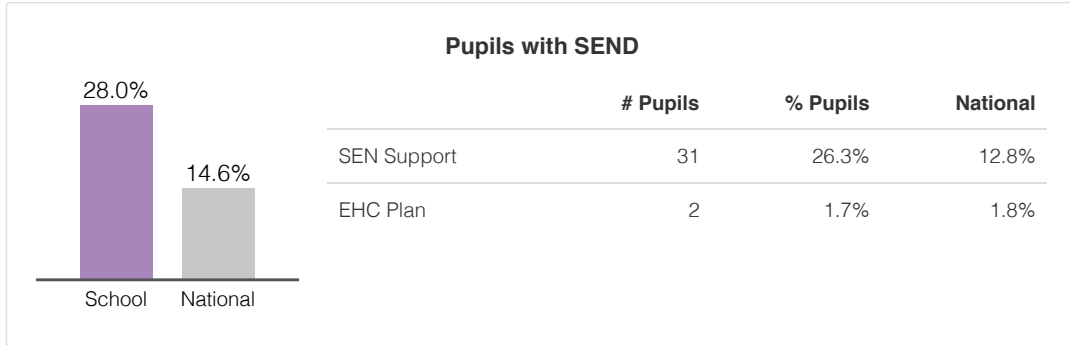

Blakeney Primary School

Demographics 2020-2021

Year Groups

| Year Group | Pupils | Boys | Girls | EAL | Summer Born | Ever 6 FSM | SEN Support | EHC Plan | Absence Rate |
|------------|--------|------|-------|-----|-------------|------------|-------------|----------|--------------|
| Reception | 19 | 11 | 8 | 1 | 9 | 1 | 0 | 0 | 4.7% |
| Year 1 | 17 | 8 | 9 | 0 | 9 | 3 | 7 | 0 | 3.9% |
| Year 2 | 15 | 5 | 10 | 0 | 5 | 4 | 6 | 0 | 4.2% |
| Year 3 | 14 | 8 | 6 | 0 | 7 | 4 | 5 | 0 | 3.8% |
| Year 4 | 19 | 10 | 9 | 0 | 11 | 6 | 6 | 1 | 6.5% |
| Year 5 | 17 | 3 | 14 | 0 | 9 | 3 | 4 | 0 | 4.4% |
| Year 6 | 17 | 9 | 8 | 0 | 8 | 5 | 3 | 1 | 4.3% |