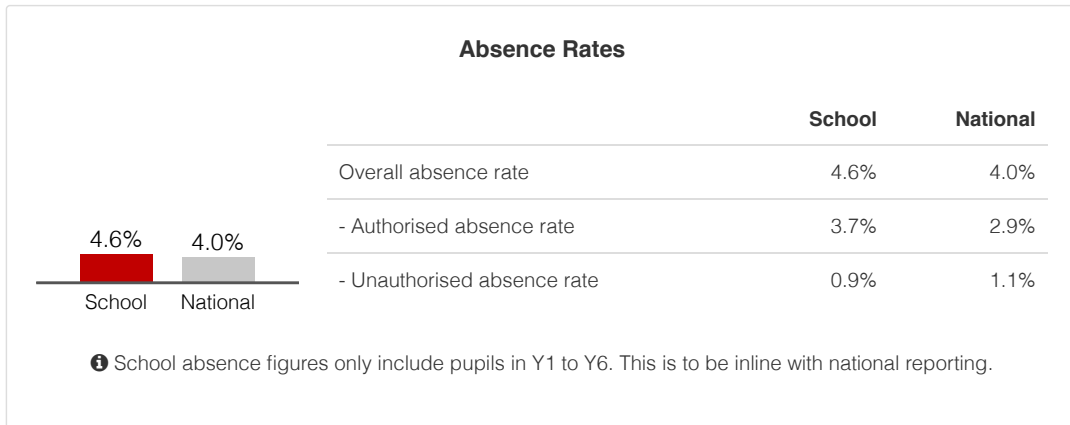

Blakeney Primary School

Demographics 2020-2021

Year Groups

| Year Group | Pupils | Boys | Girls | EAL | Summer Born | Ever 6 FSM | SEN Support | EHC Plan | Absence Rate |
|------------|--------|------|-------|-----|-------------|------------|-------------|----------|--------------|
| Reception | 19 | 11 | 8 | 1 | 9 | 1 | 0 | 0 | 4.7% |
| Year 1 | 17 | 8 | 9 | 0 | 9 | 3 | 7 | 0 | 3.9% |
| Year 2 | 15 | 5 | 10 | 0 | 5 | 4 | 6 | 0 | 4.2% |
| Year 3 | 14 | 8 | 6 | 0 | 7 | 4 | 5 | 0 | 3.8% |
| Year 4 | 19 | 10 | 9 | 0 | 11 | 6 | 6 | 1 | 6.5% |
| Year 5 | 17 | 3 | 14 | 0 | 9 | 3 | 4 | 0 | 4.4% |
| Year 6 | 17 | 9 | 8 | 0 | 8 | 5 | 3 | 1 | 4.3% |