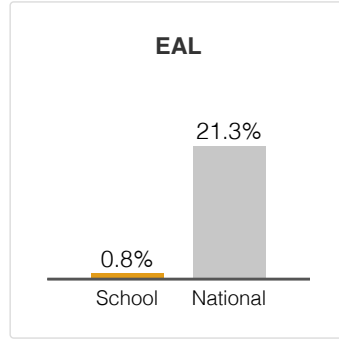

Blakeney Primary School

Demographics 2020-2021

Year Groups

| Year Group | Pupils | Boys | Girls | EAL | Summer Born | Ever 6 FSM | SEN Support | EHC Plan | Absence Rate |
|------------|--------|------|-------|-----|-------------|------------|-------------|----------|--------------|
| Reception | 19 | 11 | 8 | 1 | 9 | 1 | 0 | 0 | 4.7% |
| Year 1 | 17 | 8 | 9 | 0 | 9 | 3 | 7 | 0 | 3.9% |
| Year 2 | 15 | 5 | 10 | 0 | 5 | 4 | 6 | 0 | 4.2% |
| Year 3 | 14 | 8 | 6 | 0 | 7 | 4 | 5 | 0 | 3.8% |
| Year 4 | 19 | 10 | 9 | 0 | 11 | 6 | 6 | 1 | 6.5% |
| Year 5 | 17 | 3 | 14 | 0 | 9 | 3 | 4 | 0 | 4.4% |
| Year 6 | 17 | 9 | 8 | 0 | 8 | 5 | 3 | 1 | 4.3% |