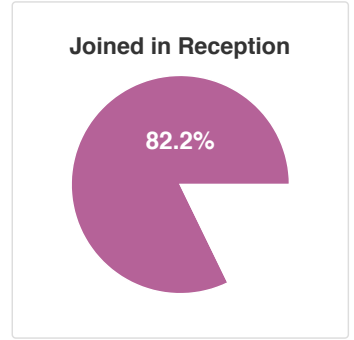

Blakeney Primary School

Demographics 2020-2021

Year Groups

| Year Group | Pupils | Boys | Girls | EAL | Summer Born | Ever 6 FSM | SEN Support | EHC Plan | Absence Rate |
|------------|--------|------|-------|-----|-------------|------------|-------------|----------|--------------|
| Reception | 19 | 11 | 8 | 1 | 9 | 1 | 0 | 0 | 4.7% |
| Year 1 | 17 | 8 | 9 | 0 | 9 | 3 | 7 | 0 | 3.9% |
| Year 2 | 15 | 5 | 10 | 0 | 5 | 4 | 6 | 0 | 4.2% |
| Year 3 | 14 | 8 | 6 | 0 | 7 | 4 | 5 | 0 | 3.8% |
| Year 4 | 19 | 10 | 9 | 0 | 11 | 6 | 6 | 1 | 6.5% |
| Year 5 | 17 | 3 | 14 | 0 | 9 | 3 | 4 | 0 | 4.4% |
| Year 6 | 17 | 9 | 8 | 0 | 8 | 5 | 3 | 1 | 4.3% |