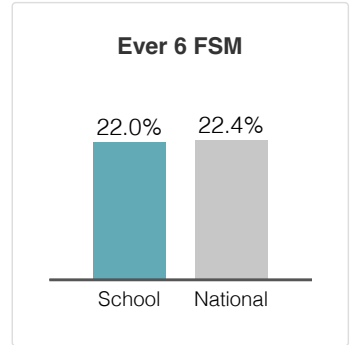

Blakeney Primary School

Demographics 2020-2021

Year Groups

| Year Group | Pupils | Boys | Girls | EAL | Summer Born | Ever 6 FSM | SEN Support | EHC Plan | Absence Rate |
|------------|--------|------|-------|-----|-------------|------------|-------------|----------|--------------|
| Reception | 19 | 11 | 8 | 1 | 9 | 1 | 0 | 0 | 4.7% |
| Year 1 | 17 | 8 | 9 | 0 | 9 | 3 | 7 | 0 | 3.9% |
| Year 2 | 15 | 5 | 10 | 0 | 5 | 4 | 6 | 0 | 4.2% |
| Year 3 | 14 | 8 | 6 | 0 | 7 | 4 | 5 | 0 | 3.8% |
| Year 4 | 19 | 10 | 9 | 0 | 11 | 6 | 6 | 1 | 6.5% |
| Year 5 | 17 | 3 | 14 | 0 | 9 | 3 | 4 | 0 | 4.4% |
| Year 6 | 17 | 9 | 8 | 0 | 8 | 5 | 3 | 1 | 4.3% |