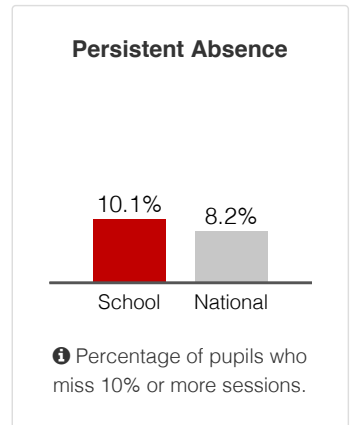

Blakeney Primary School

Demographics 2020-2021

Year Groups

| Year Group | Pupils | Boys | Girls | EAL | Summer Born | Ever 6 FSM | SEN Support | EHC Plan | Absence Rate |
|------------|--------|------|-------|-----|-------------|------------|-------------|----------|--------------|
| Reception | 19 | 11 | 8 | 1 | 9 | 1 | 0 | 0 | 4.7% |
| Year 1 | 17 | 8 | 9 | 0 | 9 | 3 | 7 | 0 | 3.9% |
| Year 2 | 15 | 5 | 10 | 0 | 5 | 4 | 6 | 0 | 4.2% |
| Year 3 | 14 | 8 | 6 | 0 | 7 | 4 | 5 | 0 | 3.8% |
| Year 4 | 19 | 10 | 9 | 0 | 11 | 6 | 6 | 1 | 6.5% |
| Year 5 | 17 | 3 | 14 | 0 | 9 | 3 | 4 | 0 | 4.4% |
| Year 6 | 17 | 9 | 8 | 0 | 8 | 5 | 3 | 1 | 4.3% |