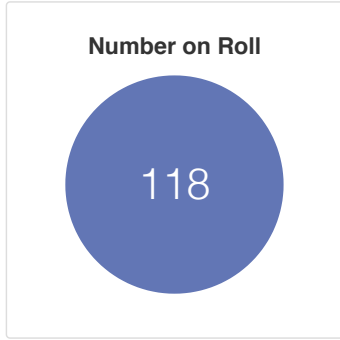

Blakeney Primary School

Demographics 2020-2021

Year Groups

| Year Group | Pupils | Boys | Girls | EAL | Summer Born | Ever 6 FSM | SEN Support | EHC Plan | Absence Rate |
|------------|--------|------|-------|-----|-------------|------------|-------------|----------|--------------|
| Reception | 19 | 11 | 8 | 1 | 9 | 1 | 0 | 0 | 4.7% |
| Year 1 | 17 | 8 | 9 | 0 | 9 | 3 | 7 | 0 | 3.9% |
| Year 2 | 15 | 5 | 10 | 0 | 5 | 4 | 6 | 0 | 4.2% |
| Year 3 | 14 | 8 | 6 | 0 | 7 | 4 | 5 | 0 | 3.8% |
| Year 4 | 19 | 10 | 9 | 0 | 11 | 6 | 6 | 1 | 6.5% |
| Year 5 | 17 | 3 | 14 | 0 | 9 | 3 | 4 | 0 | 4.4% |
| Year 6 | 17 | 9 | 8 | 0 | 8 | 5 | 3 | 1 | 4.3% |